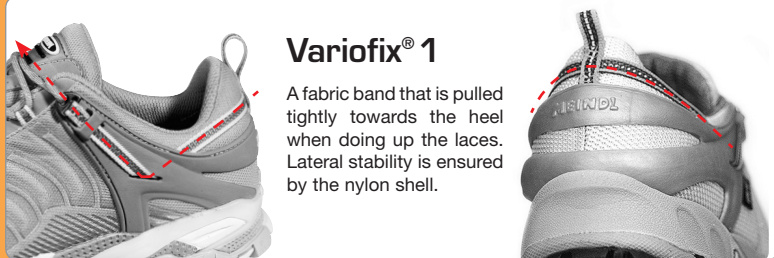

Magic – exceptionally versatile

Trail activities, Nordic Walking, light hiking routes, city trips or business occasions – wherever you go, our Magic models are reliable companions for stressed feet. The technological concept of these shoes is tuned to a number of diverse uses so that they are perfectly defined for different demands, which means that there is always the perfect Magic for any activity you may choose.

Variofix® 1

A fabric band that is pulled tightly towards the heel when doing up the laces. Lateral stability is ensured by the nylon shell.

Moulded Rips

ensure perfect hold, above all in the forefoot, and stability of super-light shoes. This design guarantees the best breathability.

Toe protection with reinforced TPU cap

Protects the foot; protection is particularly needed in the toe area to prevent injuries.

additionally reinforced with nylon

Contagrip® sole system with XO technology

The Contagrip system protects the foot from below, but at the same time allows natural heel-to-toe movement thanks to the Flex system. The non-slip sole profile ensures optimum grip and prevents you from slipping, even in extreme trail running terrain. The system of the trail runner stands out with its low weight.