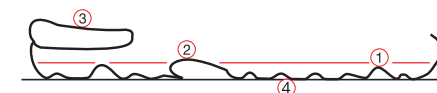

Contagrip® sole system